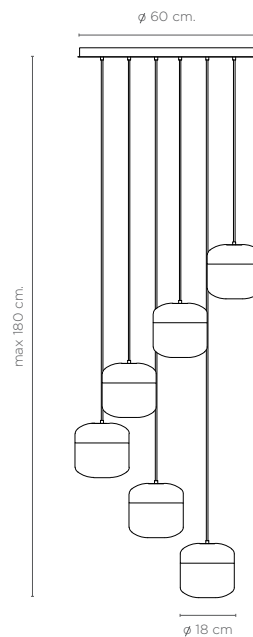

COPPER

Technical Specs

LED 5w per screen E27 3000K 230v
Adjustable height

Custom options available

Ceiling base

■ Matt Black (RAL 9005) ■ Matt White (RAL 9010)

Structure

■ Satin Gold ■ Satin Copper
■ Black Nickel

COPPER 6

Technical Specs

LED 5w per screen E27 3000K 230v
Adjustable height

Custom options available

Ceiling base

■ Matt Black (RAL 9005) ■ Matt White (RAL 9010)

Structure

■ Satin Gold ■ Satin Copper
■ Black Nickel

COPPER 3

Technical Specs

LED 5w per screen E27 3000K 230v
Adjustable height

Custom options available

Ceiling base

■ Matt Black (RAL 9005) ■ Matt White (RAL 9010)

Structure

■ Satin Gold ■ Satin Copper
■ Black Nickel