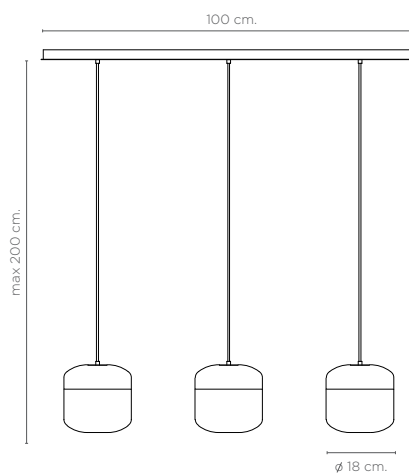

COPPER

Technical Specs

LED 5w per screen E27 3000K 230v
Adjustable height

Custom options available

Ceiling base

■ Matt Black (RAL 9005) ■ Matt White (RAL 9010)

Structure

■ Satin Gold ■ Satin Copper
■ Black Nickel

COPPER 6

Technical Specs

LED 5w per screen E27 3000K 230v
Adjustable height

Custom options available

Ceiling base

■ Matt Black (RAL 9005) ■ Matt White (RAL 9010)

Structure

■ Satin Gold ■ Satin Copper
■ Black Nickel

COPPER 3

Technical Specs

LED 5w per screen E27 3000K 230v
Adjustable height

Custom options available

Ceiling base

■ Matt Black (RAL 9005) ■ Matt White (RAL 9010)

Structure

■ Satin Gold ■ Satin Copper
■ Black Nickel