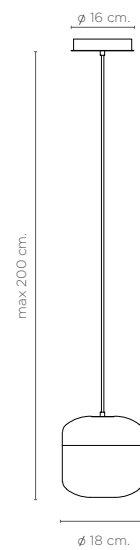

COPPER

Technical Specs

LED 5w per screen E27 3000K 230v
Adjustable height

Custom options available

Ceiling base

■ Matt Black (RAL 9005) ■ Matt White (RAL 9010)

Structure

■ Satin Gold ■ Satin Copper
■ Black Nickel

COPPER 6

Technical Specs

LED 5w per screen E27 3000K 230v
Adjustable height

Custom options available

Ceiling base

■ Matt Black (RAL 9005) ■ Matt White (RAL 9010)

Structure

■ Satin Gold ■ Satin Copper
■ Black Nickel

COPPER 3

Technical Specs

LED 5w per screen E27 3000K 230v
Adjustable height

Custom options available

Ceiling base

■ Matt Black (RAL 9005) ■ Matt White (RAL 9010)

Structure

■ Satin Gold ■ Satin Copper
■ Black Nickel