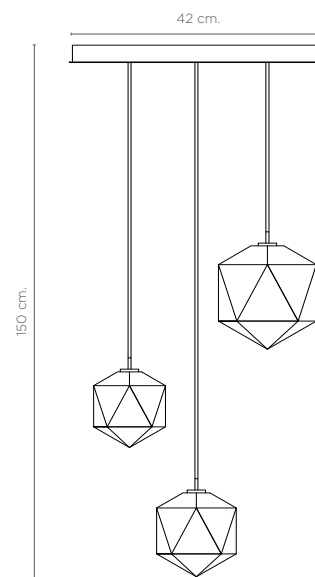

## METEORITE 20-8725/3

Ceiling lamp

The Meteorite alabaster pendant lamp reflects a unique and personal style. Its cut, like that of a gemstone, in the shape of an icosahedron, determines the shape.

### METEORITE 3

#### Technical Specs

3xG9 LED 3,5w 3000K 230v  
Adjustable height  
1 shade D. 28 cm  
1 shade D. 24 cm  
1 shade D. 20 cm

#### Structure

■ Brass