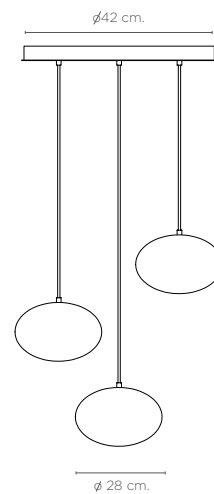

#### Technical Specs

3xG9 LED 3w 3000K 230v  
3 oval alabaster shades 28 cm. x 18 cm.  
Adjustable height

### Technical Specs

12xG9 LED 3w 3000K 230v  
6 or 12 oval alabaster shades 18 cm. x 12 cm.  
Adjustable height

### Structure

■ Brass