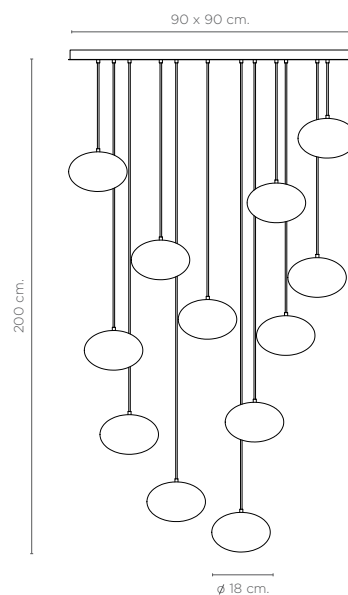

#### Technical Specs

3xG9 LED 3w 3000K 230v  
3 oval alabaster shades 28 cm. x 18 cm.  
Adjustable height

## OVAL 20-8975/6 - 20-8975/12

Ceiling lamp

**OVAL 6**

Lamps with oval organic shapes. The compositions of 3 or 6 screens come with oven-lacquered steel bases, in white or black. The fixing elements of the screens are made of threaded solid brass.

### Technical Specs

12xG9 LED 3w 3000K 230v  
6 or 12 oval alabaster shades 18 cm. x 12 cm.  
Adjustable height

### Structure

■ Brass