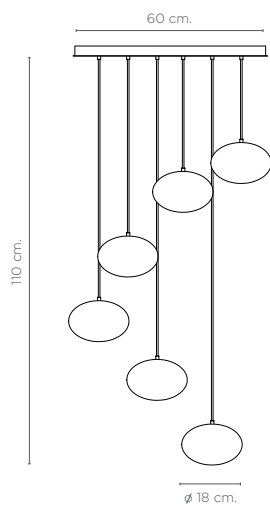

OVAL 20-8975/6 - 20-8975/12

Ceiling lamp

OVAL 6

Lamps with oval organic shapes. The compositions of 3 or 6 screens come with oven-lacquered steel bases, in white or black. The fixing elements of the screens are made of threaded solid brass.

Technical Specs

12xG9 LED 3w 3000K 230v
6 or 12 oval alabaster shades 18 cm. x 12 cm.
Adjustable height

Custom options available

Ceiling base

■ Matt Black (RAL 9005) ■ Matt White (RAL 9010)

Structure

■ Brass

Alabaster

■ White Gelsa

Electrical Cable

■ Black
□ Transparent