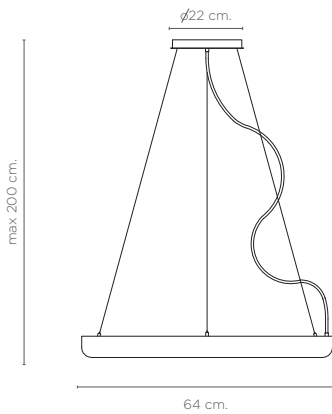

RING

DESIGN JOAN CASANYES

UNITED ALABASTER

RING 20-8910/64 - 20-8910/76 - 20-8910/100

Ceiling lamp

A suspended alabaster ring with a minimalist structure, fully illuminated to appreciate all the details of each unique piece. Height adjustable suspension cables. Dimmable. By joining several luminaires, a great decorative effect is achieved with quality light.

RING 64

RING 76

RING 100

Technical Specs

LED 25w 3000K Dimmable
LED 30w 3000K Dimmable
Adjustable height

Ceiling base

-  Nickel
-  Matt Black (RAL 9005)

Alabaster