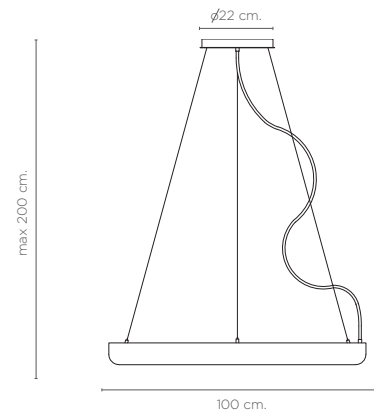

RING

DESIGN JOAN CASANYES

UNITED ALABASTER

RING 20-8910/64 - 20-8910/76 - 20-8910/100

Ceiling lamp

A suspended alabaster ring with a minimalist structure, fully illuminated to appreciate all the details of each unique piece. Height adjustable suspension cables. Dimmable. By joining several luminaires, a great decorative effect is achieved with quality light.

RING 64

RING 76

RING 100

Technical Specs

LED 25w 3000K Dimmable
LED 30w 3000K Dimmable
Adjustable height

Ceiling base

-  Nickel
-  Matt Black (RAL 9005)

Alabaster