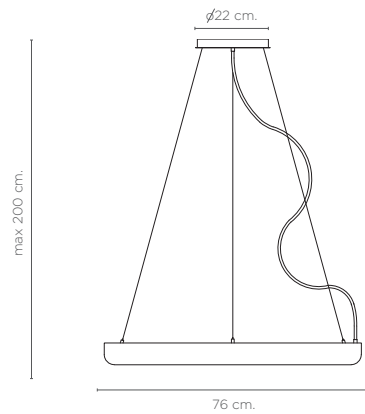

RING

DESIGN JOAN CASANYES

UNITED ALABASTER

RING 20-8910/64 - 20-8910/76 - 20-8910/100

Ceiling lamp

A suspended alabaster ring with a minimalist structure, fully illuminated to appreciate all the details of each unique piece. Height adjustable suspension cables. Dimmable. By joining several luminaires, a great decorative effect is achieved with quality light.

RING 64

RING 76

RING 100

Technical Specs

LED 25w 3000K Dimmable
LED 30w 3000K Dimmable
Adjustable height

Ceiling base

-  Nickel
-  Matt Black (RAL 9005)

Alabaster