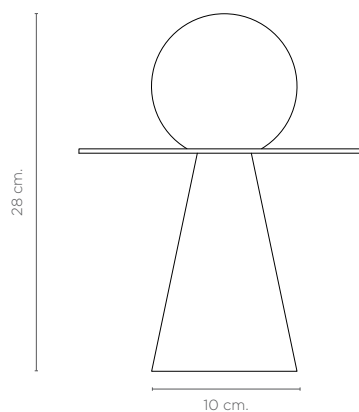

#### Technical Specs

G9 LED 2,5w 3000K  
20 x 28 cm