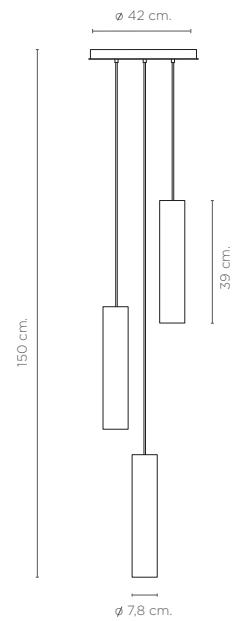

TUBULAR BELLS

UNITED ALABASTER

TUBULAR BELLS 20-8900/12

Ceiling lamp

Set of alabaster tubes suspended at different heights creating a circular curtain of tubes. Very visual lamp that fits very well due to its height in hotel halls or in wide stairwells to dress any environment.

TUBULAR BELLS

Technical Specs

3xGU10 LED 5w 3000K 230v
Adjustable height
3 alabaster tube
D. 7,8 x 39 cm

Ceiling base

■ Matt Black (RAL 9005) ■ Matt White (RAL 9010)

Structure

■ Brass

Alabaster

■ White Gelsa

Electrical Cable

■ Black
□ Transparent

UNITED ALABASTER