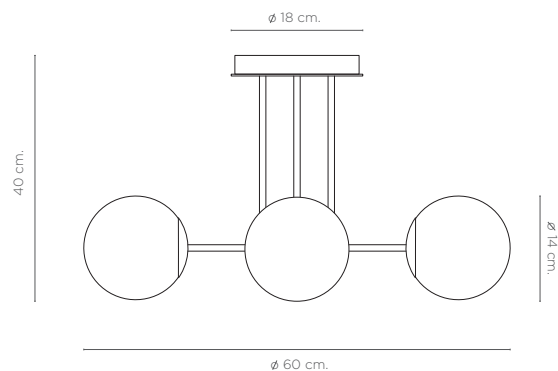

#### Technical Specs

LED 3,5w 3000K G9  
D. 60 x 40 cm