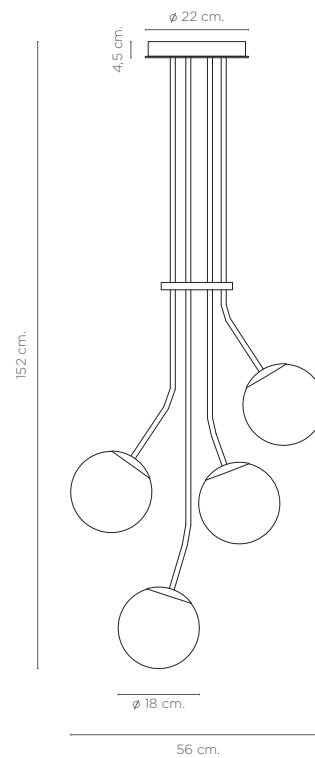

BERLIN

Technical Specs

LED 3,5w 3000K G9
D. 152 x 56 cm

Structure

 Satin Gold

 Satin Nickel

Alabaster

 White Gelsa