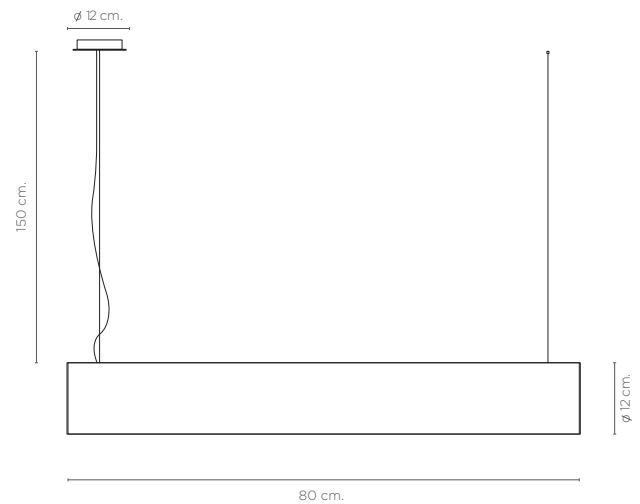

# TUBE 20-8940

Ceiling lamp

**Tube** was created in search of the horizontality of the products. The purity of alabaster in a one-piece tube with its ends finished in metal and suspended by minimalist, height-adjustable steel cables.

### Technical Specs

LED 11w 3000K 230v  
Adjustable height  
D. 12 x 80 cm